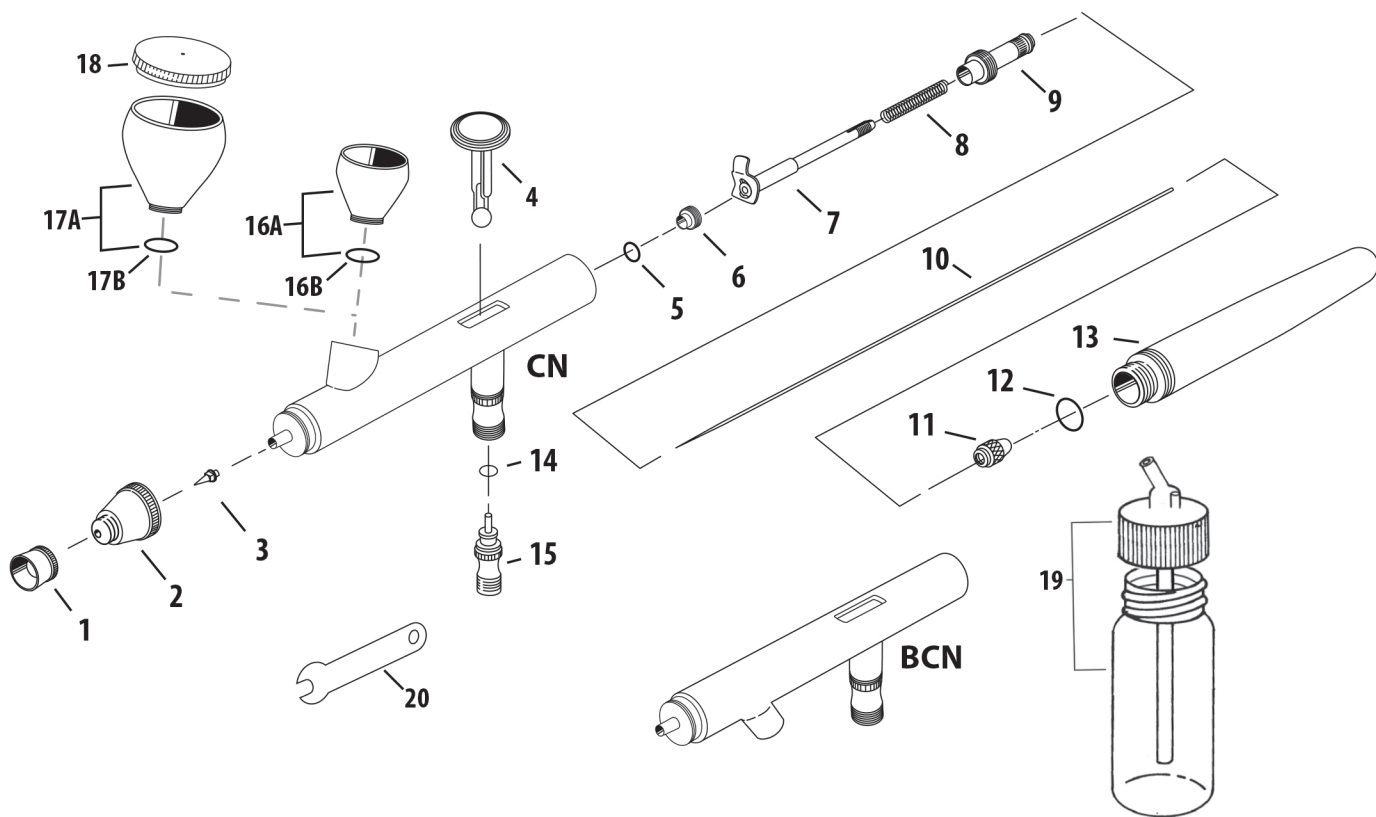

## BCN / CN

#	ITEM DESCRIPTION	PRICE CODE	ITEM #	BCN	CN
1	Needle Cap	A	N1101	■	■
2	Nozzle Cap	N3	A N1401	x	■
		N5	A N1402	■	x
3	Nozzle	N3	C N0801	x	■
		N5	C N0802	■	x
4	Main Lever	A	N1001	■	■
5	Needle Packing (PTFE)	A	N1501	■	■
6	Needle Packing Screw	A	N1251	■	■
7	Needle Chucking Guide	A	N1151	■	■
8	Needle Spring	A	N1351	■	■
9	Spring Guide	A	N1701	■	■
10	Needle	N3	A N0751	x	■
		N5	A N0752	■	x

#	ITEM DESCRIPTION	PRICE CODE	ITEM #	BCN	CN
11	Needle Chucking Nut	A	N1201	■	■
12	Handle O-ring	A	N1051	■	■
13	Handle	C	N0901	■	■
14	Air Valve O-ring	A	N1502	■	■
15	Valve Set With Valve Spring	A	N 0201	■	■
16A	Cup (Gravity)	0.10 oz / 3 ml	D N0701	x	■
16B	Cup (Gravity) O-ring	0.10 oz / 3 ml	A N0712	x	■
17A	Cup (Gravity)	0.24 oz / 7 ml	C N0702	x	■
17B	Cup (Gravity) O-ring	0.24 oz / 7 ml	A N0713	x	■
18	Cup (Gravity) Lid	0.24 oz / 7 ml	A N0954	x	■
19	Bottle	2 oz / 60 ml	- A4702	■	x
20	Spanner	A	N1651	■	■